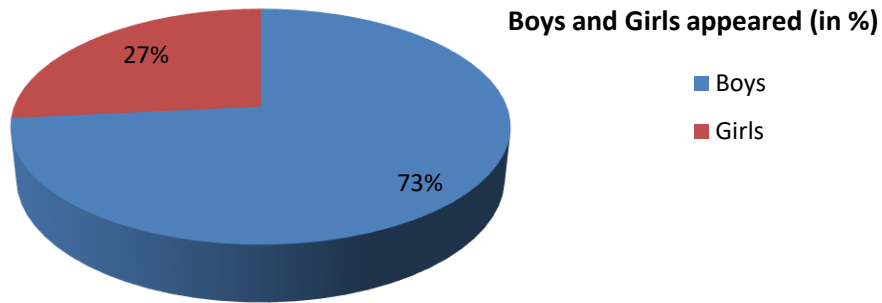

**A. N. College, Patna
(All UG & PG Departments)
Result Analysis_ Internal Exam (2020-21)**