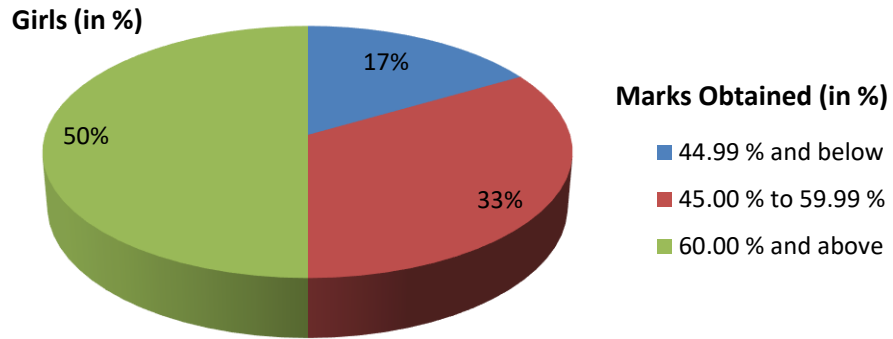

**A. N. College, Patna
(All UG & PG Departments)
Result Analysis_ Internal Exam (2020-21)**