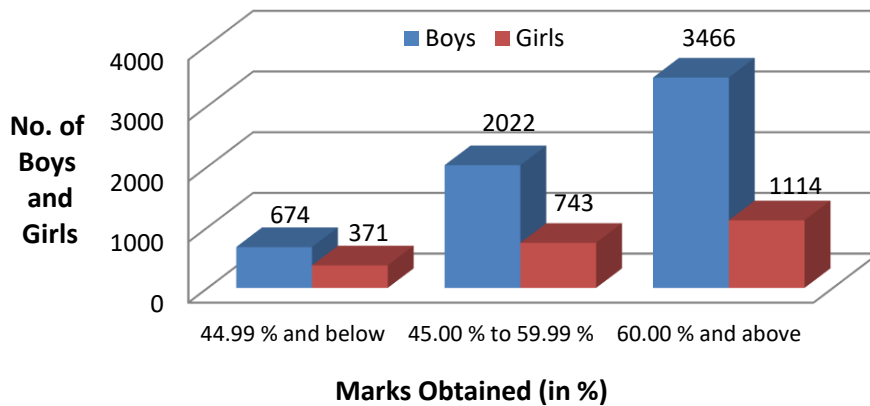

**A. N. College, Patna
(All UG & PG Departments)
Result Analysis_ Internal Exam (2020-21)**