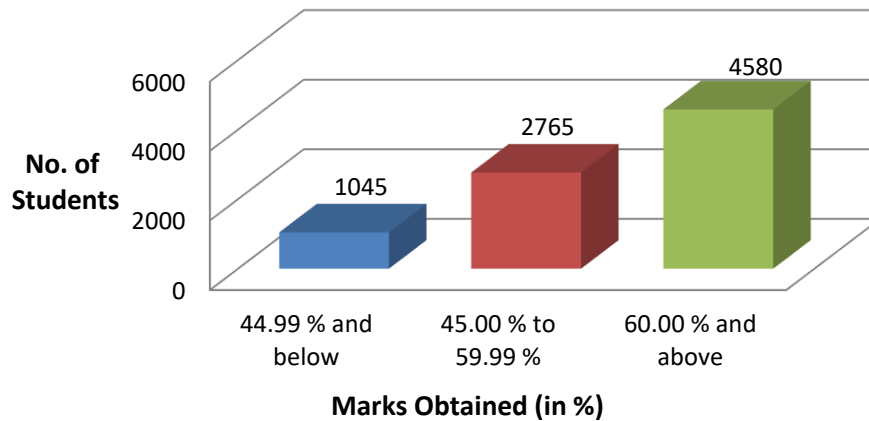

**A. N. College, Patna
(All UG & PG Departments)
Result Analysis_Internal Exam (2020-21)**