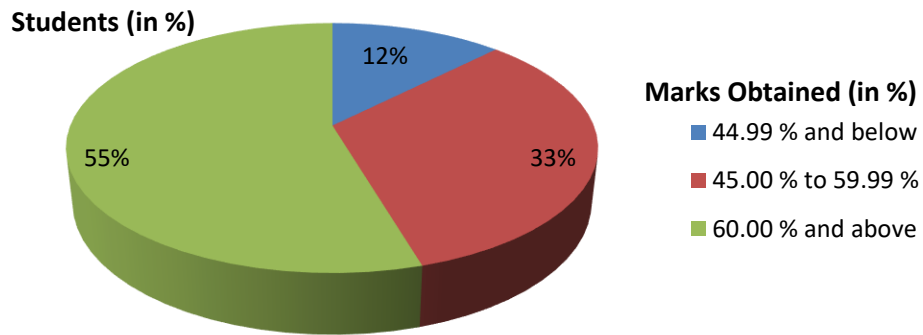

**A. N. College, Patna
(All UG & PG Departments)
Result Analysis_Internal Exam (2020-21)**