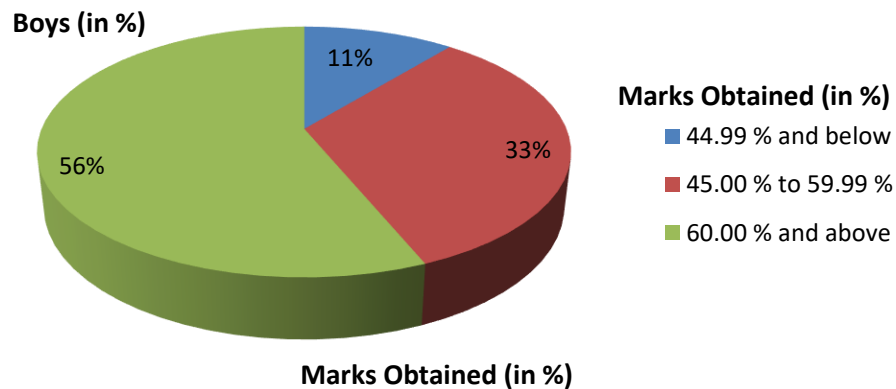

**A. N. College, Patna
(All UG & PG Departments)
Result Analysis_Internal Exam (2020-21)**